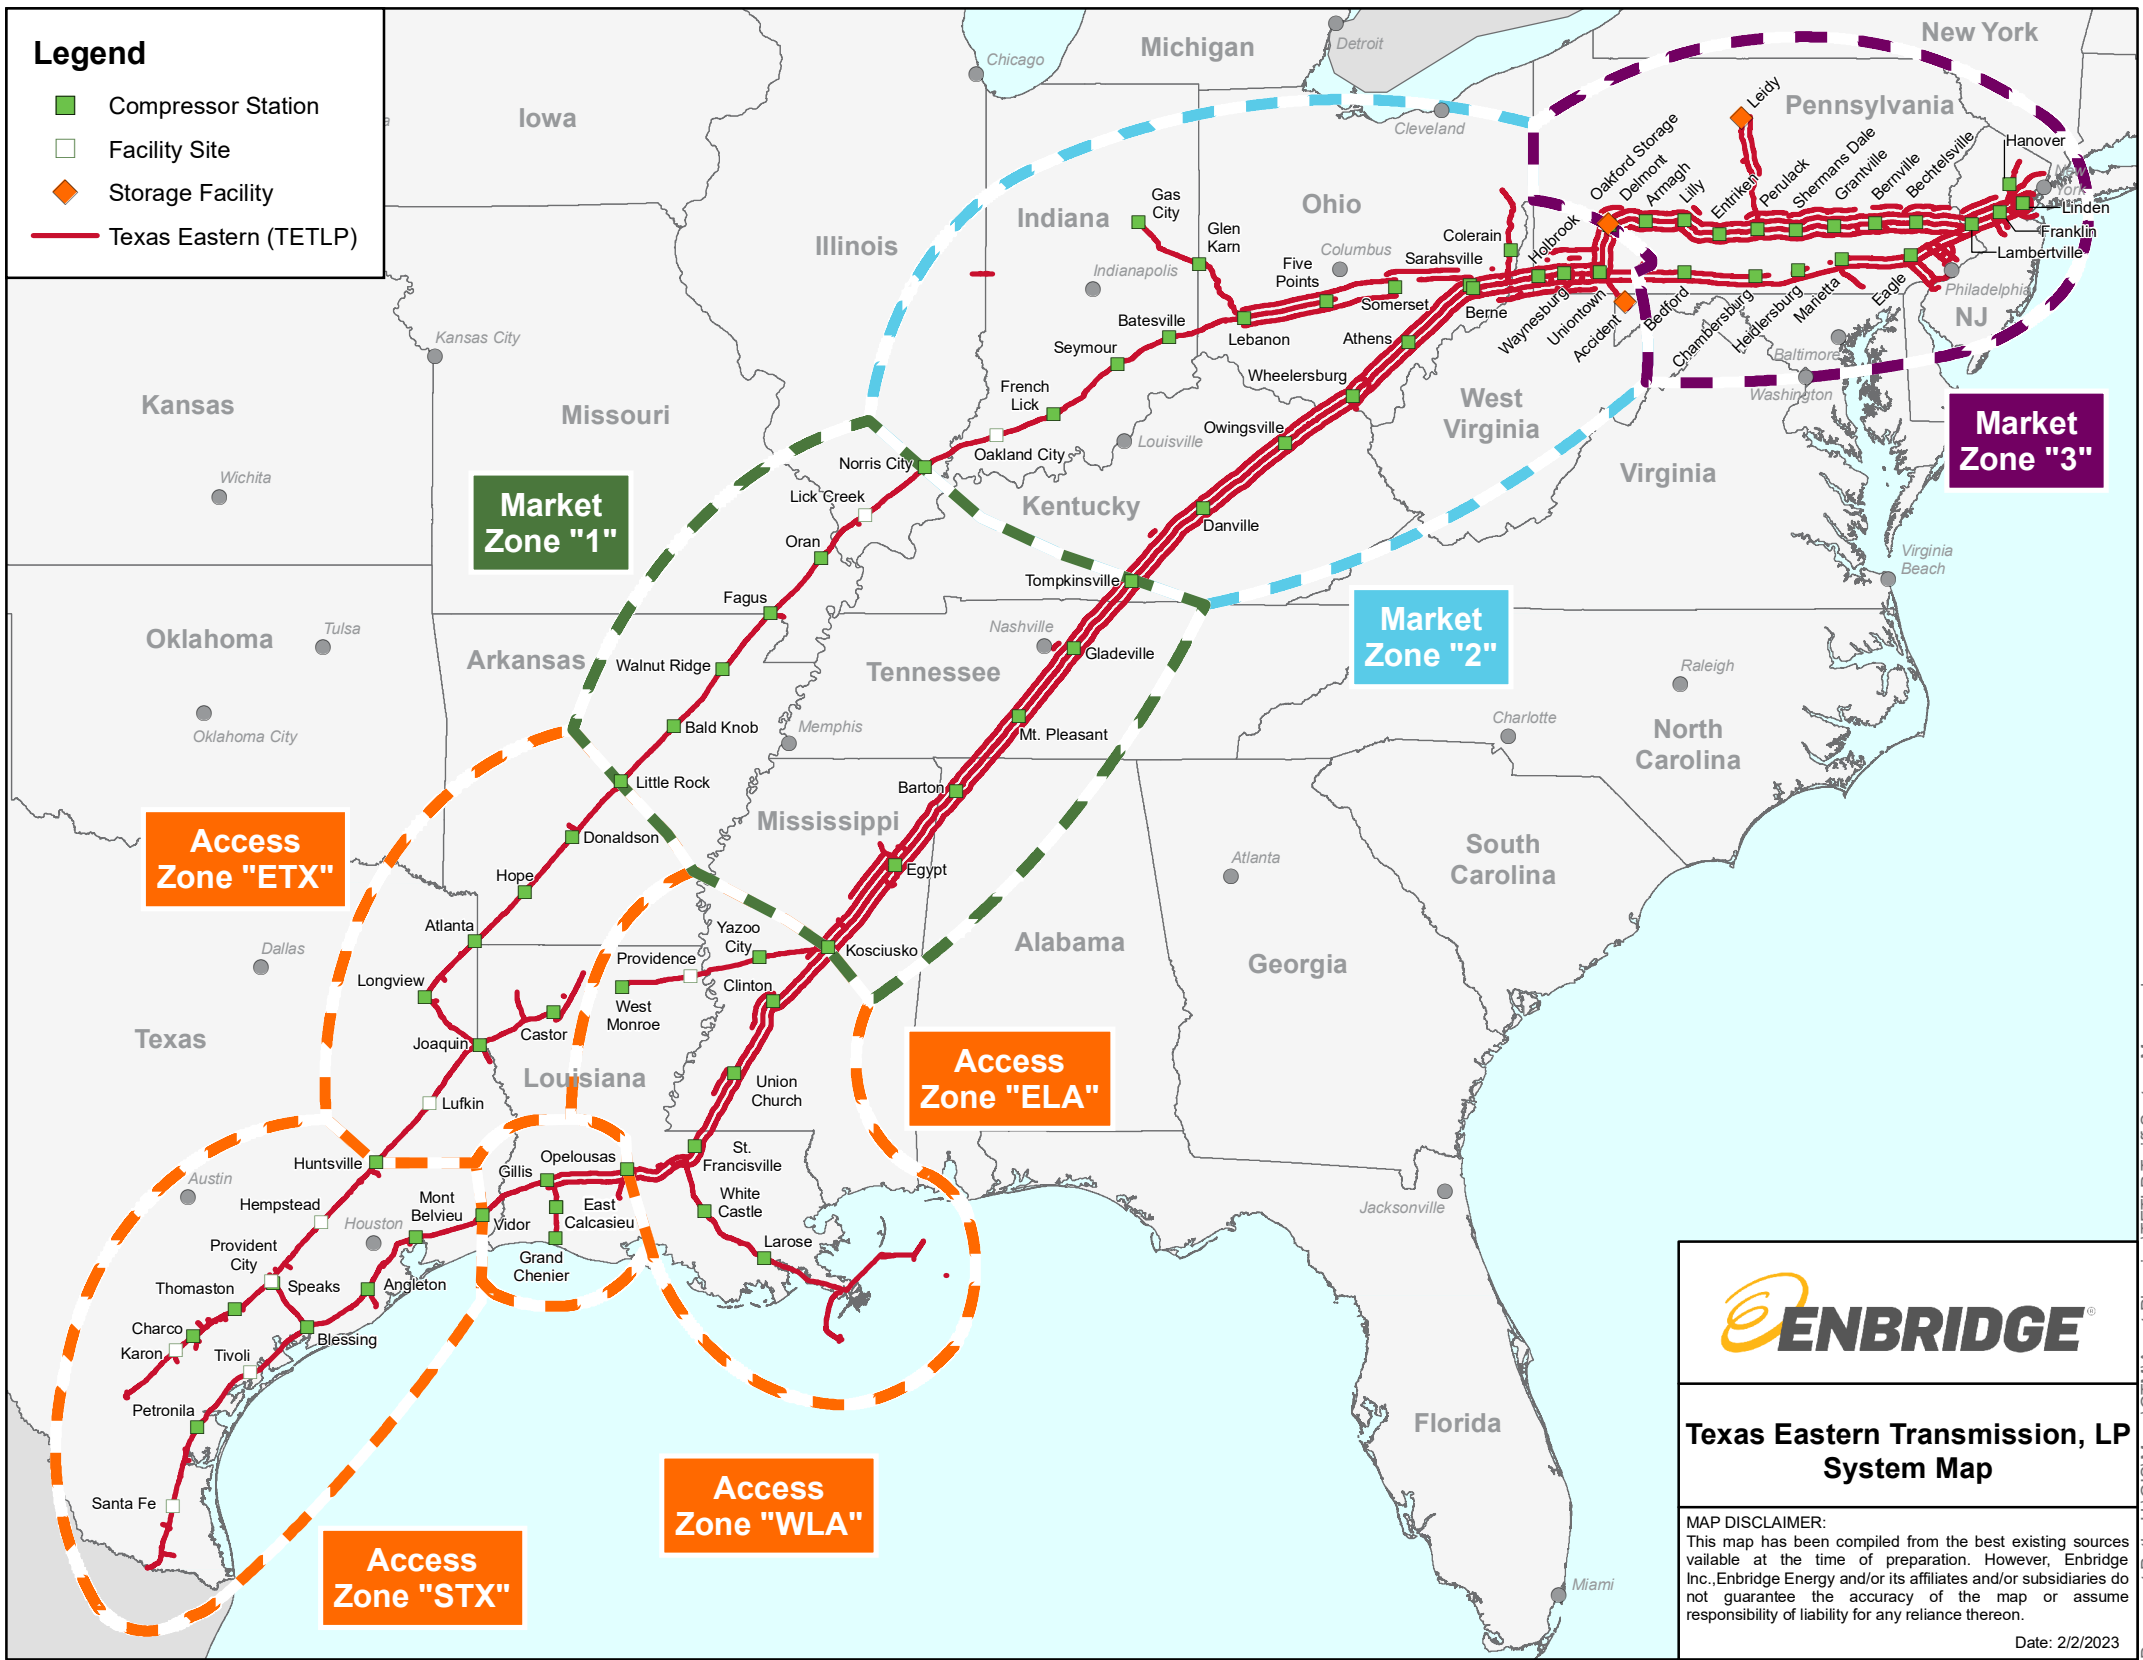

Legend

- Compressor Station
- Facility Site
- ◆ Storage Facility
- Texas Eastern (TETLP)

Texas Eastern Transmission, LP System Map

MAP DISCLAIMER:
 This map has been compiled from the best existing sources available at the time of preparation. However, Enbridge Inc., Enbridge Energy and/or its affiliates and/or subsidiaries do not guarantee the accuracy of the map or assume responsibility of liability for any reliance thereon.